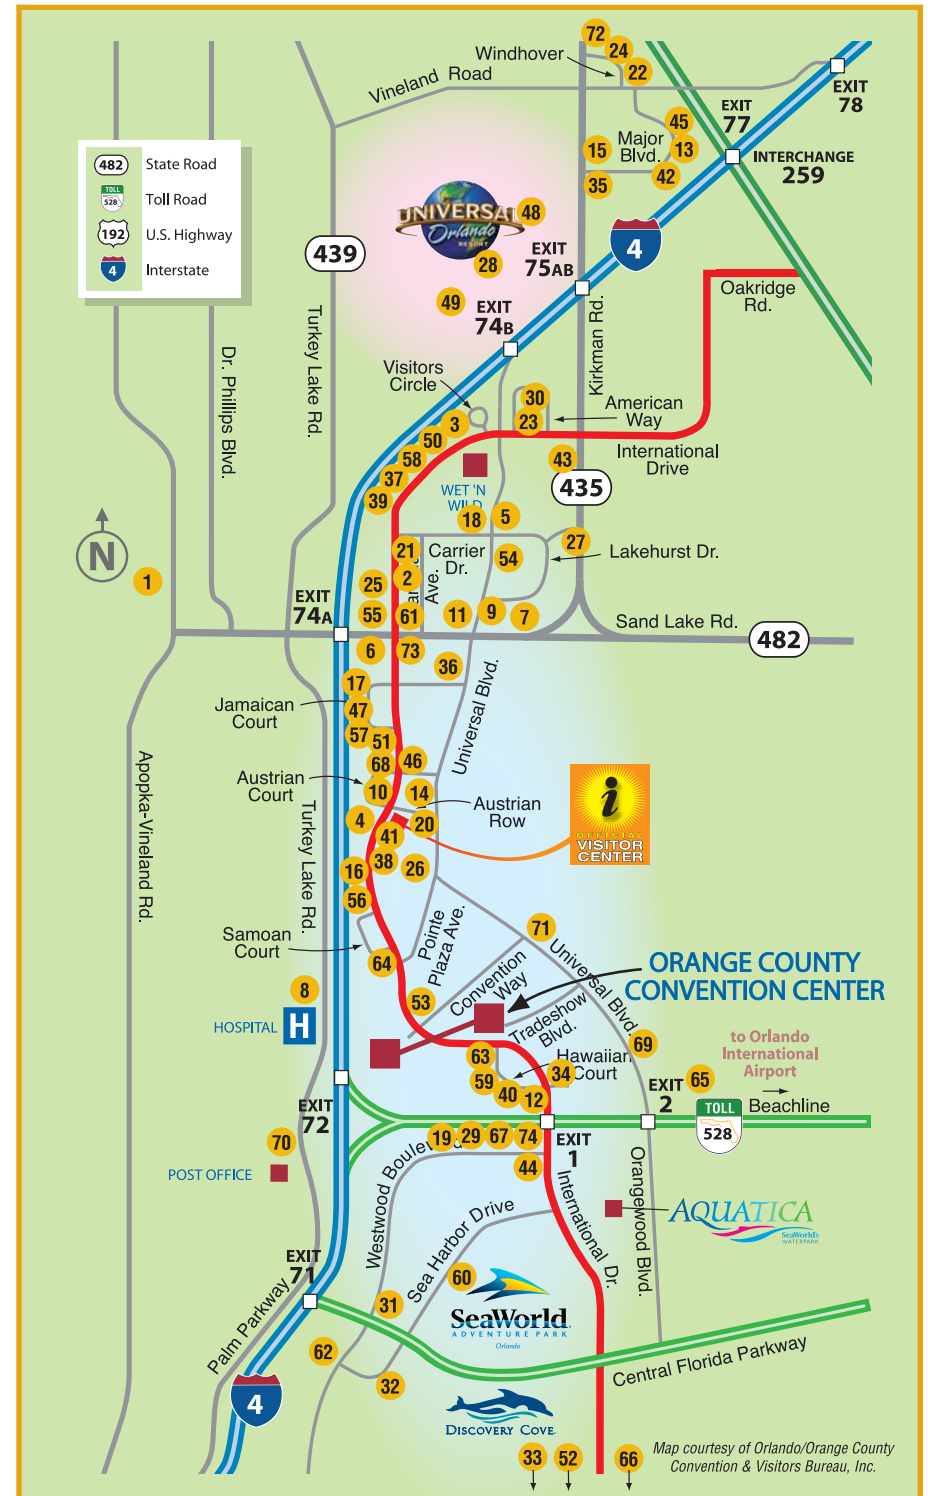

### # Hotel Accommodations

- |  |   |
|--|---|
| 1 Arnold Palmer's Bay Hill Club & Lodge                              | 38 Homewood Suites By Hilton – International Drive near Universal Studios   |
| 2 Baymont Inn & Suites   | 39 Howard Johnson Inn International Drive                                   |
| 3 Best Western Movieland   | 40 Howard Johnson Plaza Hotel & Suites                                      |
| 4 Best Western Plaza International                                   | 41 Hyatt Place Orlando Convention Center/ International Drive               |
| 5 Clarion Hotel Universal  | 42 Hyatt Place Orlando/Universal  |
| 6 Comfort Inn International  | 43 Imperial Swan Hotel & Suites   |
| 7 Comfort Inn Universal Area   | 44 International Plaza Resort & Spa   |
| 8 Comfort Suites Orlando   | 45 InTown Suites  |
| 9 Country Inn & Suites – by Carlson Orlando Universal Florida        | 46 La Quinta Inn & Suites Convention Center                                 |
| 10 Courtyard by Marriott International Drive/ Convention Center      | 47 La Quinta Inn at International Drive                                     |
| 11 Crowne Plaza Orlando Universal                                    | 48 Loews Portofino Bay Hotel at Universal Orlando®                          |
| 12 Days Inn Convention Center/International Drive                    | 49 Loews Royal Pacific Resort at Universal Orlando®                         |
| 13 Days Inn Orlando – Maingate To Universal                          | 50 Orlando Metropolitan Express   |
| 14 Doubletree Castle Hotel, The                                      | 51 Orlando Metropolitan Resort  |
| 15 Doubletree Hotel at the Entrance to Universal Orlando             | 52 Parc Corniche Condominium Suite Hotel                                    |
| 16 Embassy Suites Hotel Orlando – I Drive/ Convention Center         | 53 Peabody Orlando  |
| 17 Embassy Suites Hotel Orlando International Drive/Jamaican Court   | 54 Point Orlando Resort, The  |
| 18 Enclave Suites  | 55 Quality Inn International  |
| 19 Extended Stay Deluxe  | 56 Quality Inn Plaza  |
| 20 Extended Stay Deluxe Convention Center – Pointe Orlando           | 21 Quality Suites Near Universal Orlando® Resort                            |
| 21 Fairfield Inn & Suites by Marriott Orlando International Drive    | 57 Ramada Convention Center I-Drive   |
| 22 Fairfield Inn & Suites by Marriott Universal Studios              | 58 Ramada Inn International Drive Lakefront                                 |
| 23 Four Points by Sheraton Orlando Studio City                       | 59 Red Roof Inn #200  |
| 24 Hampton Inn – closest to Universal Orlando®                       | 60 Renaissance Orlando Resort Hotel At SeaWorld, Orlando, FL                |
| 25 Hampton Inn & Suites Orlando International Drive North            | 61 Residence Inn by Marriott – International Drive                          |
| 26 Hampton Inn Orlando Convention Center/ International Drive Area   | 26 Residence Inn by Marriott/Convention Center                              |
| 27 Hampton Inn South of Universal Studios                            | 62 Residence Inn SeaWorld International Center                              |
| 28 Hard Rock Hotel®  | 50 Rodeway Inn International  |
| 29 Hawthorn Suites Orlando   | 63 Rosen Centre Hotel   |
| 2 Hawthorn Suites Universal Orlando                                  | 64 Rosen Plaza Hotel  |
| 30 Hilton Garden Inn International Drive North                       | 65 Rosen Shingle Creek  |
| 31 Hilton Garden Inn SeaWorld International Center                   | 66 Sheraton Vistana Villages  |
| 32 Hilton Grand Vacations Club at SeaWorld Int'l Center              | 67 Sleep Inn Convention Center  |
| 33 Hilton Grand Vacations Club on International Drive                | 26 Springhill Suites by Marriott Convention Center International Drive Area |
| 34 Hilton Orlando  | 68 Staybridge Suites – Orlando/International Drive                          |
| 35 Holiday Inn Hotel & Suites At Universal Orlando                   | 30 Travelodge International Drive   |
| 36 Holiday Inn Hotel & Suites Convention Center/ International Drive | 69 Vista Cay Resort By Millenium  |
| 37 Holiday Inn International Drive Resort                            | 70 Westgate Lakes Resort & Spa  |
|  | 18 Westgate Palace  |
|  | 71 Westin Imagine Orlando   |
|  | 72 Wingate by Wyndham   |
|  | 73 Wyndham Orlando Resort   |
|  | 74 Wynfield Inn Orlando Convention Center                                   |